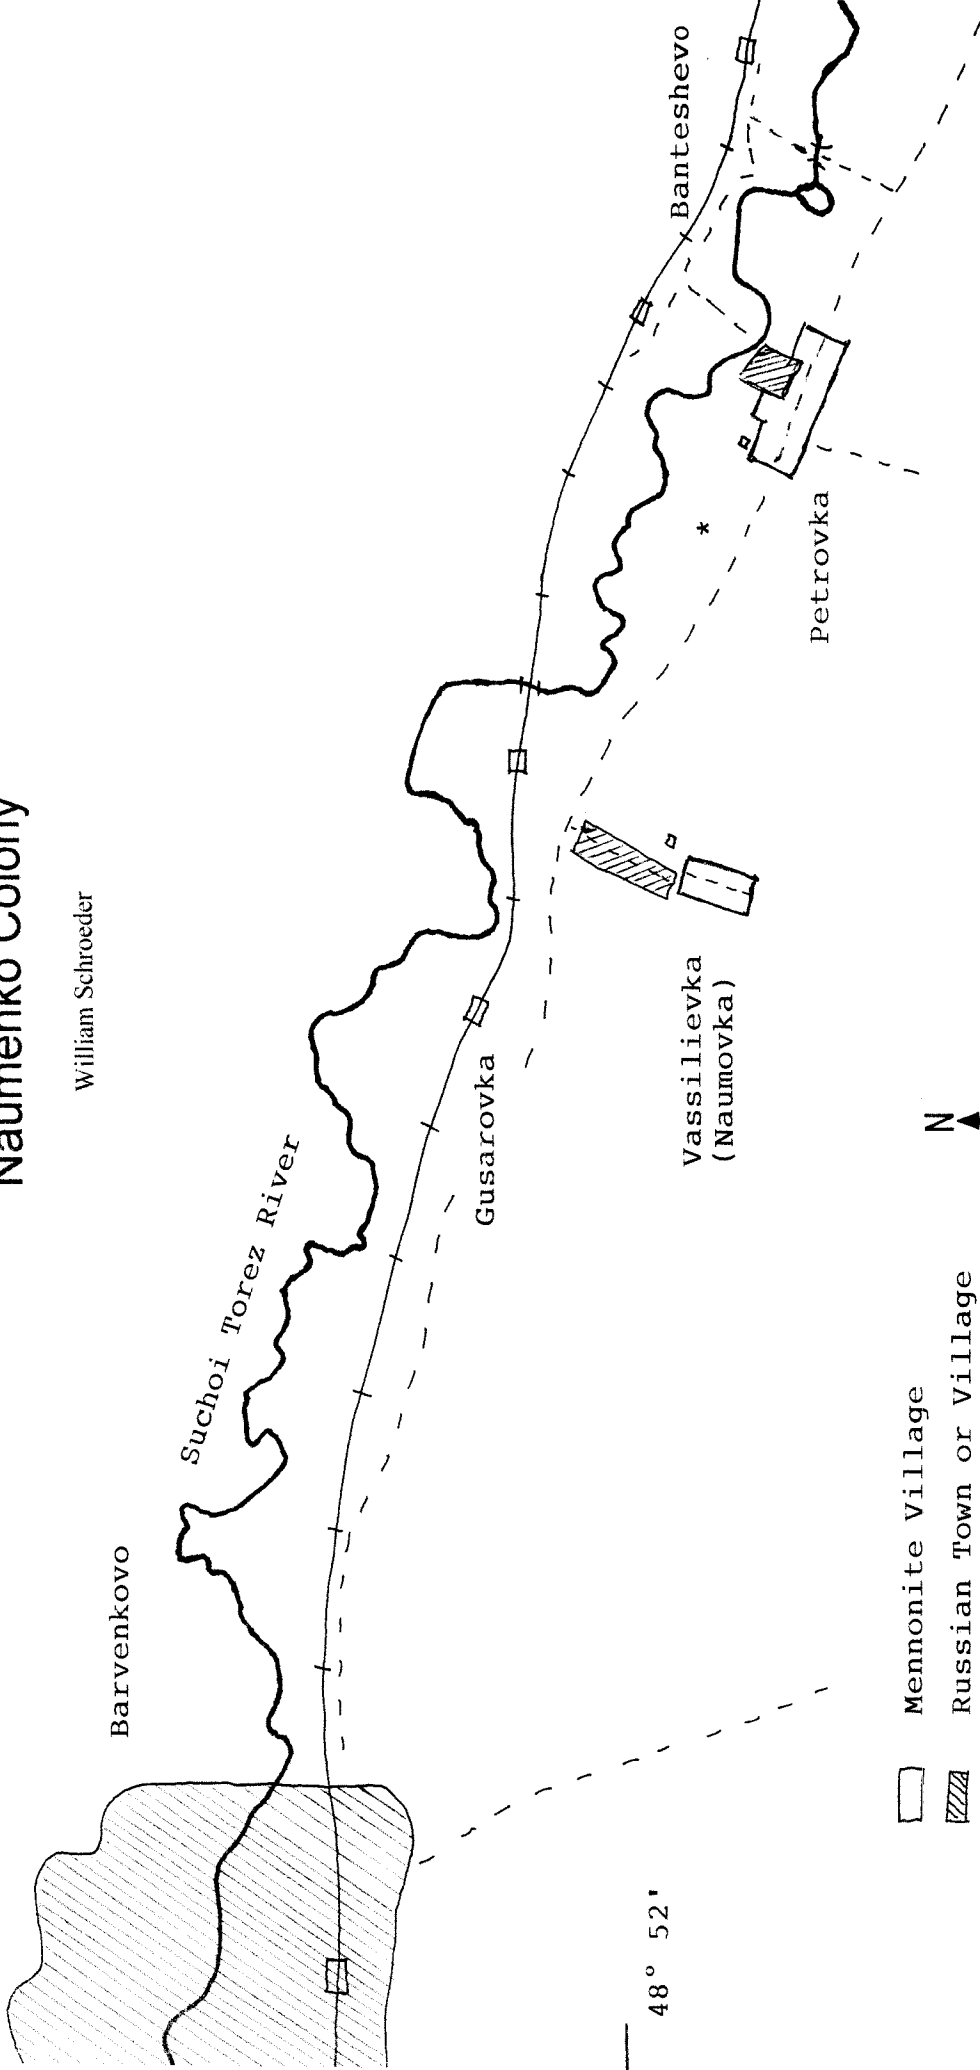

Naumenko Colony

William Schroeder

48° 52'

0 4
Kilometres