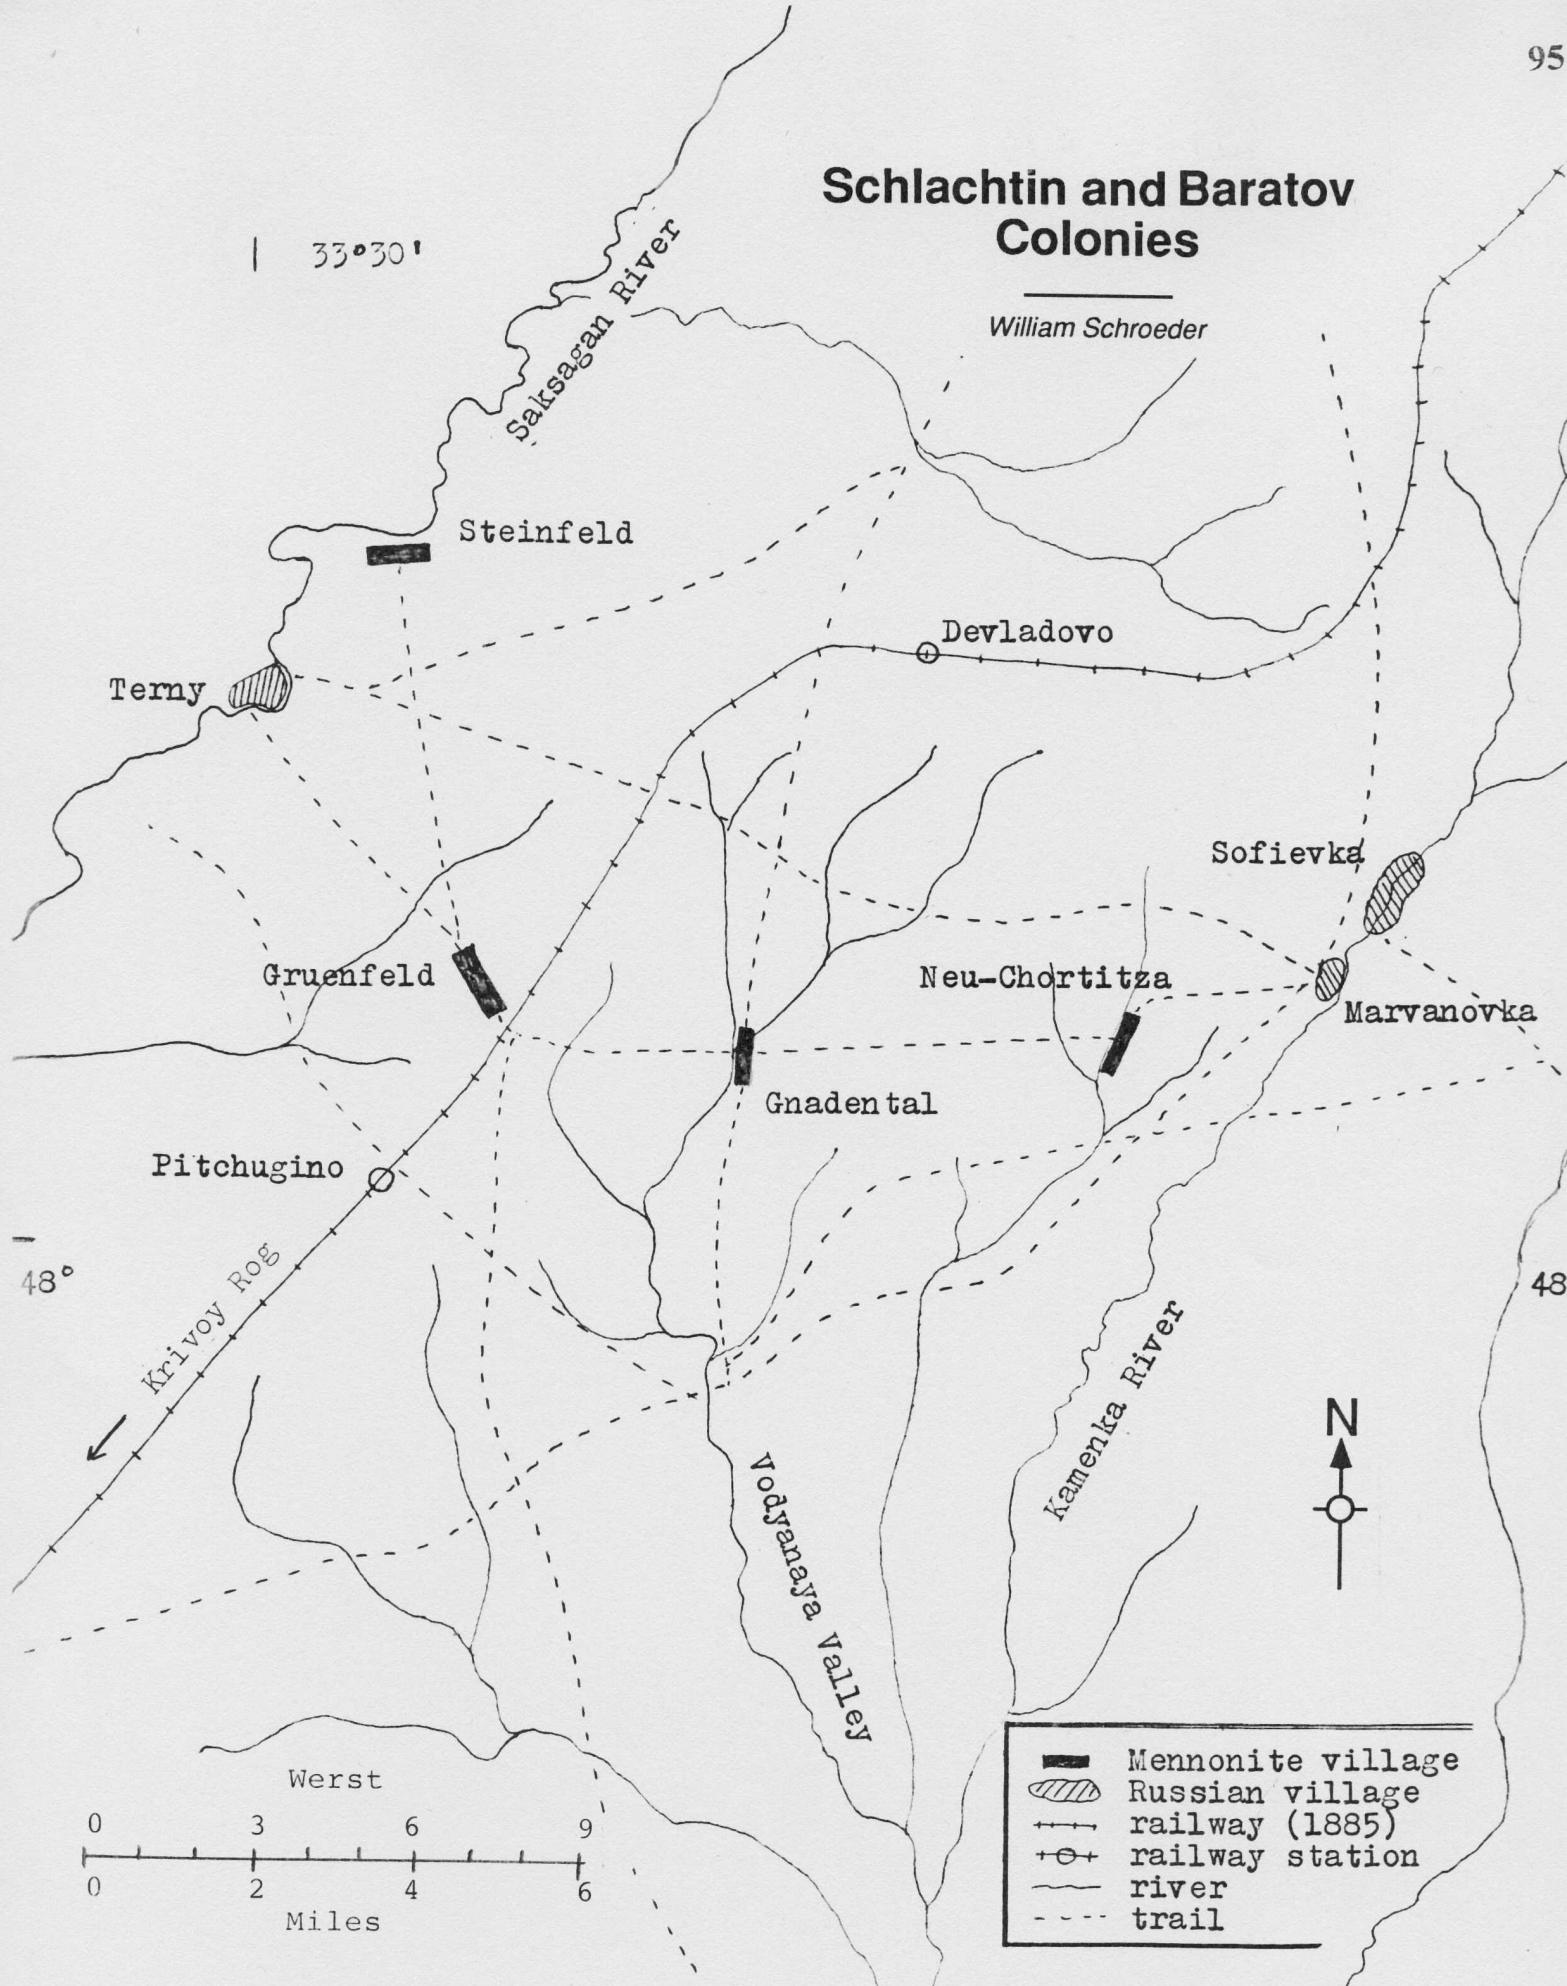

Schlachtin and Baratov Colonies

William Schroeder

Krivoy Rog

-  Mennonite village
-  Russian village
-  railway (1885)
-  railway station
-  river
-  trail

33°30'

33°30'

48°

48