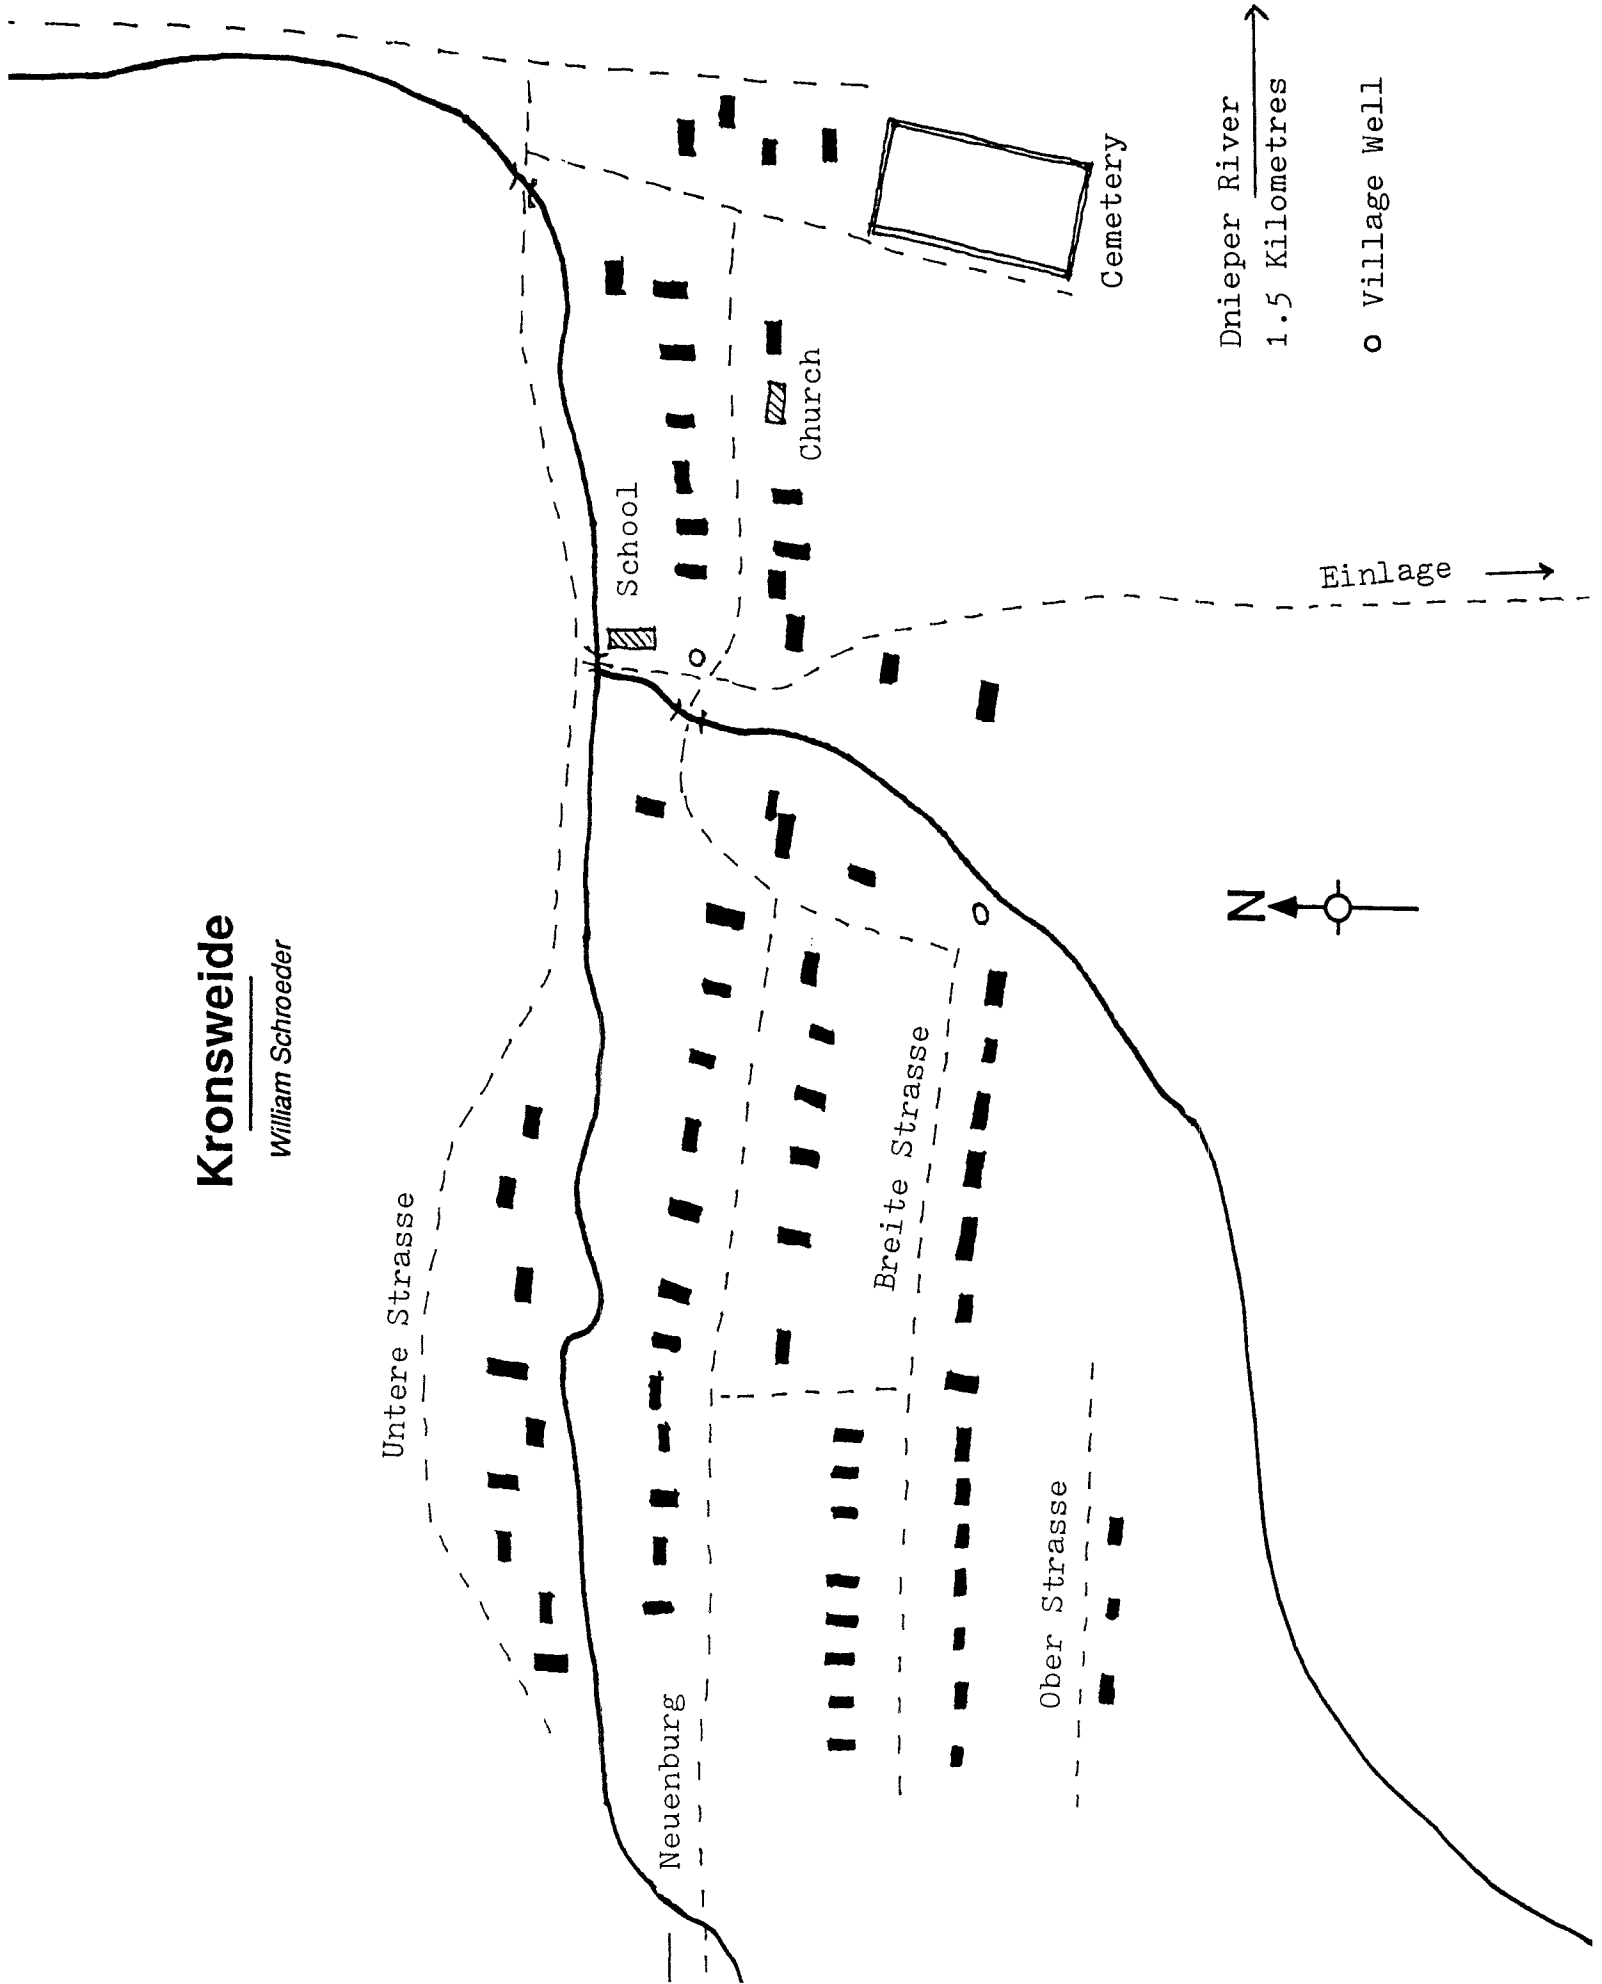

# Kronsweide

William Schroeder

Dnieper River  
1.5 Kilometres

Einlage →

o Village Well

Cemetery

Church

School

Untere Strasse

Neuenburg

Breite Strasse

Ober Strasse