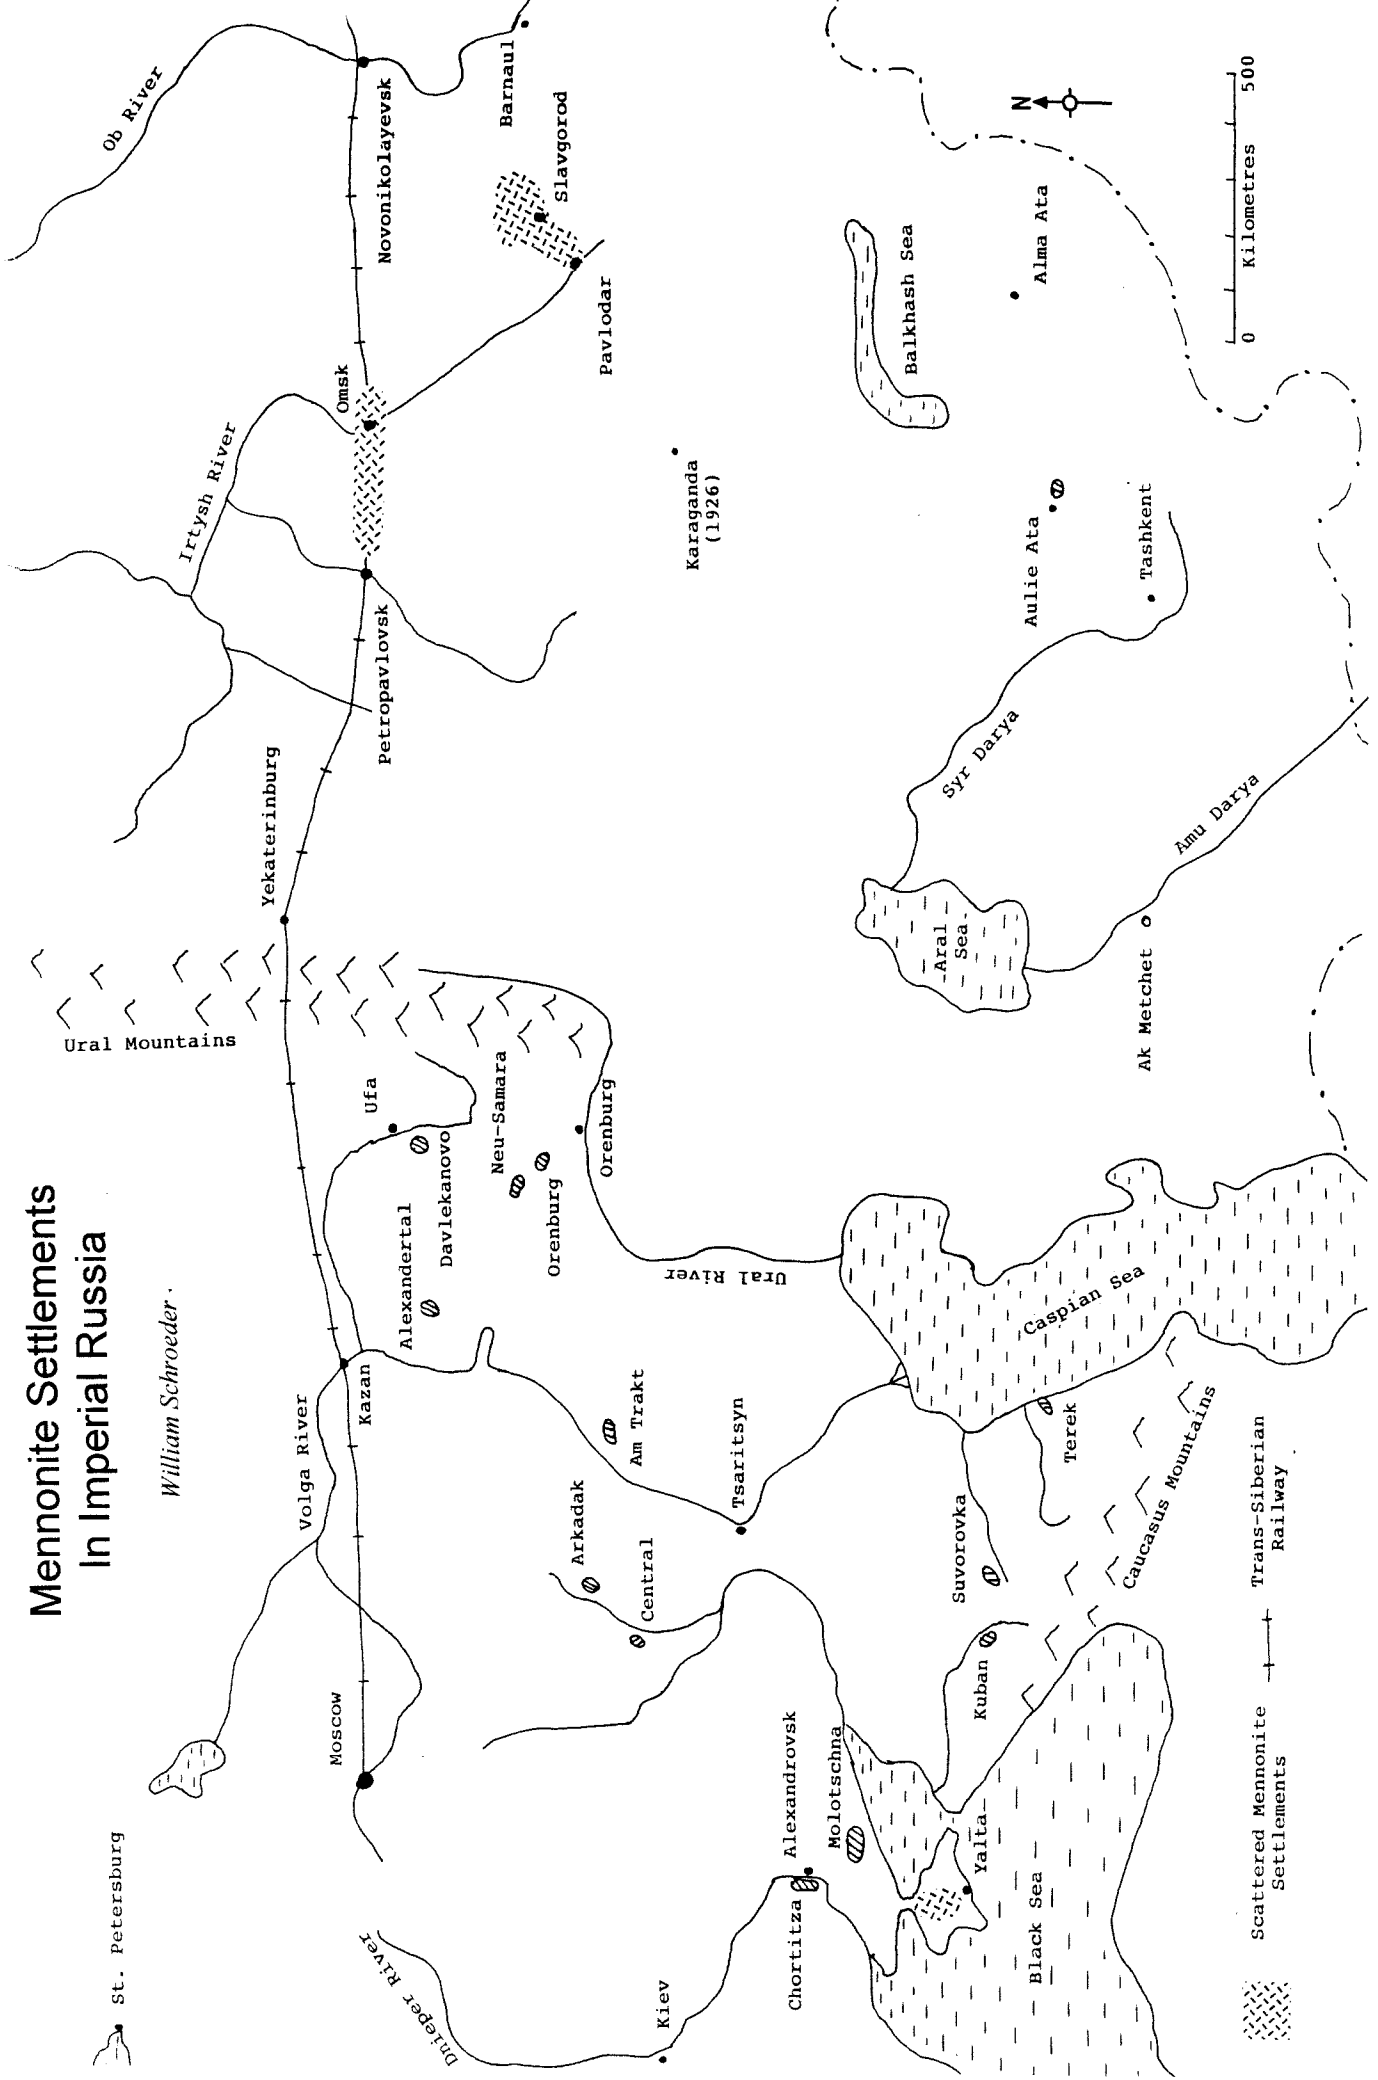

Mennonite Settlements In Imperial Russia

William Schroeder

St. Petersburg

MOSCOW

Kazan

Volga River

Alexandertal

Davlekanovo

Alexandrovsk

Molotschna

Yalta

Kuban

Suvorovka

Terek

Caucasus Mountains

Black Sea

Barnaul

Slavgorod

Pavlodar

Karaganda (1926)

Alma Ata

Aulie Ata

Tashkent

Ak Metchet

Amu Darya

Syr Darya

Balkhash Sea

Aral Sea

Caspian Sea

Ural Mountains

Trans-Siberian Railway

Scattered Mennonite Settlements